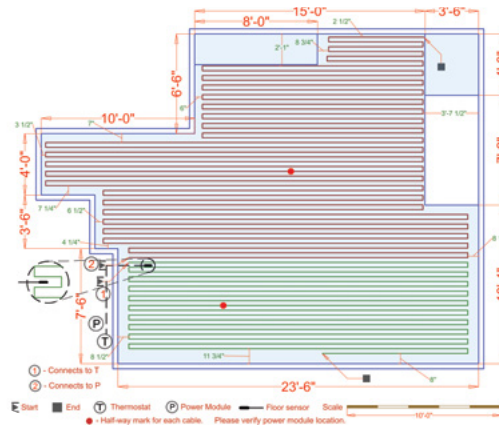

## TempZone™ Cable and Prodeso Coupling Membrane

Family Room

📍 Dearborn, MI

Room Type	Family Room
Watts	3,236W
Volts	240V
Amps	13.48A
Size	270 sq. ft.
Operating Cost Per Hour	\$0.14

Basement with Prodeso Membrane