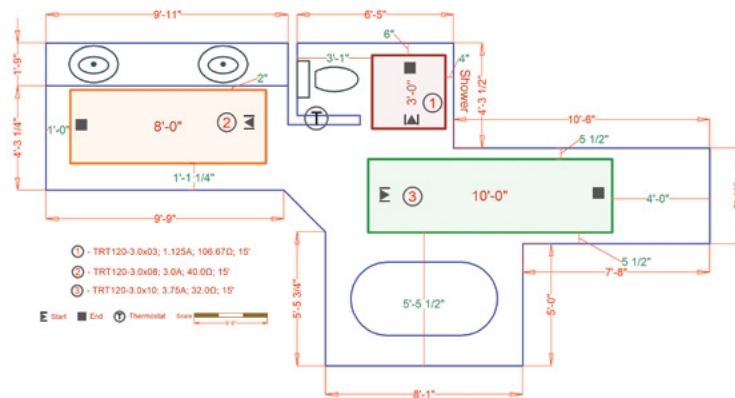

SmartPlan™

TRT120-3x3, TRT120-3X8 and TRT120-3X10 shown above