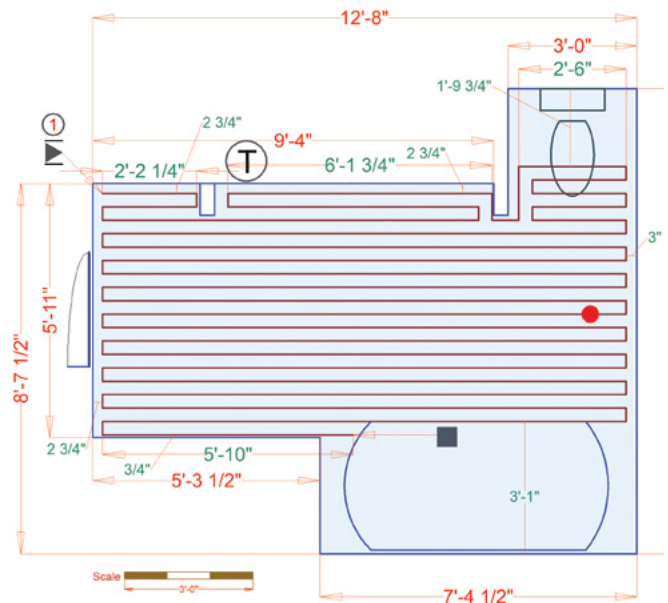

SmartPlan™

TCT1240-3.7W-235 shown above