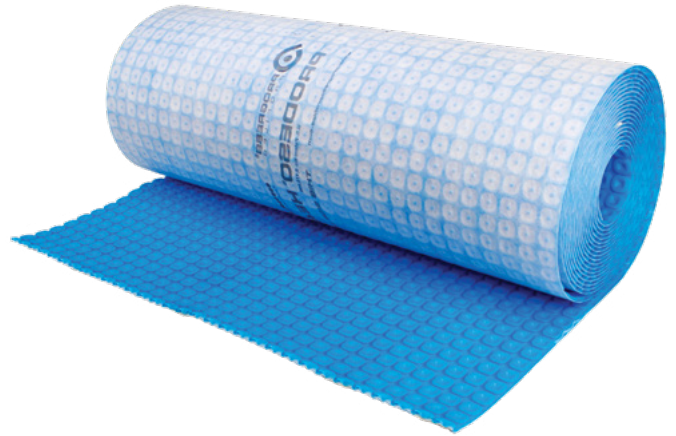

Prodeso

Cable Installation Underlayment

The Prodeso Cable Installation Membrane is an uncoupling membrane that is designed to be used with TempZone™ electric floor heating cable. The unique design of the membrane allows for greatly accelerated installations of radiant floor heating—in fact, most floor heating installs with this membrane can be completed in a single day.

The polypropylene membrane features integrated channels are shaped to easily and securely hold the 3.7-watt TempZone™ Heating Cable. This makes it easy to maintain proper spacing throughout an entire project. The Prodeso membrane also provides uncoupling and crack isolation benefits, which can greatly extend the life of tile, marble, and stone floors.

With the use of ProBand accessories, the membrane can also be waterproofed for high-moisture applications like kitchens or bathrooms. The low 7/32" profile of this membrane means its installation won't significantly increase overall floor height.

- Installed directly over the entire subfloor as an uncoupling, crack isolating membrane
- Limited 10-year warranty

For Tile, Marble or Stone

Prodeso Underlayment Membrane

Prodeso Cable Installation Membrane

SKU	SIZE	SQ. FT.	MSRP
TC-MEM-BL-SH39X39	3' 3.4" x 3' 3.4"	10.78	$59
TC-MEM-BL-054	3' 3.4" x 16' 4.9"	53.87	$209
TC-MEM-BL-162	3' 3.4" x 49' 2.6"	161.59	$509

Prodeso ProBand Accessories

SKU	SIZE	MSRP
TC-MEM-BL-BND-0624	6" x 24' Roll	$79
TC-MEM-BL-CNR-IN	6" x 6"	$20
TC-MEM-BL-CNR-OUT	6" x 6"	$20