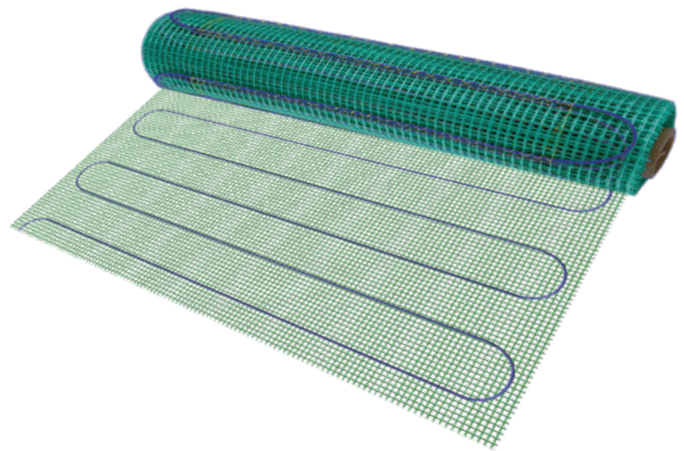

TempZone™ Easy Mats are used to provide targeted “spot heating” in high-traffic areas under tile, stone, marble or LVT flooring.

Heating only the areas you use most helps to cut down on both material and operating costs without sacrificing comfort.

These twin-conductor mats are easy to install as they require no cutting— simply unroll it, attach it onto the subfloor, embed it in adhesive (thinset or self-leveling cement), and finally install the floor covering. Popular locations for TempZone™ Easy Mats are often bathrooms, kitchens, and foyers.

For Tile, Marble, Stone, or
Luxury Vinyl Floors

TempZone™ Easy Mat

- Excellent option for targeted spot-heating
- Easy set-and-go installation method
- Heat output of 15-watts per sq. ft.
- 1/8” thickness won’t significantly increase floor height
- The heating cable is twin conductor and energy efficient
- Covered by our unbeatable 25-year No Nonsense™ Warranty
- Wet Location and UL Listed
- Circuit Check available to ensure fault-free installation