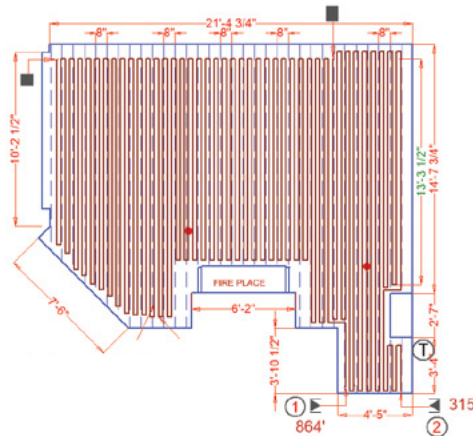

Heated Nailed Hardwood Floors 📍 Lake Zurich, IL

Room Type	Family Room
Watts	3,567W
Volts	240V
Amps	16A
Size	295 sq. ft.
Operating Cost Per Hour	$0.02