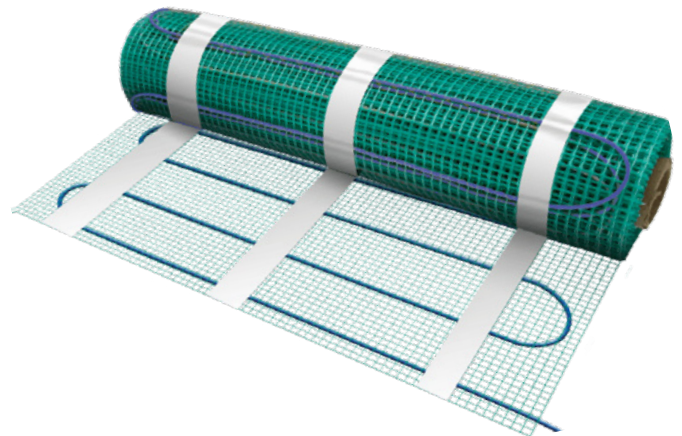

TempZone™ Flex Rolls were designed to provide full coverage heating while making installation as easy and straight forward as possible.

These twin-conductor rolls can be installed using the expedient “cut-and-turn” method which is perfect for traditional room shapes.

The evenly spaced, 3” serpentine loop design delivers more heating capacity and faster floor warm-ups than most competitive systems.

At less than 1/8” thick, TempZone™ Flex Rolls install easily under tile, stone, marble or LVT flooring without significantly increasing floor height.

For Tile, Marble, Stone, or
Luxury Vinyl Floors

TempZone™ Flex Roll

- Our most popular floor heating product
- Its cut-and-turn installation method is fast and easy
- Provides a heat output of 15-watts per sq. ft.
- Only 1/8” thick, so minimal impact on floor height
- Uses an energy efficient, twin conductor heating cable
- Covered by our unbeatable 25-year No Nonsense™ Warranty
- Wet Location and UL Listed
- Circuit Check available to ensure fault-free installation