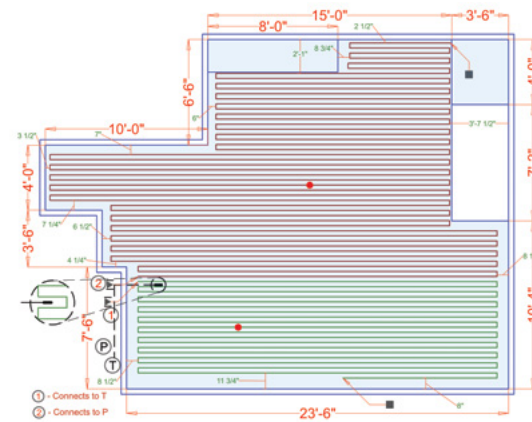

📍 Westmont, IL

Room Type	Basement
Watts	4,870W
Volts	240V
Amps	20.29A
Size	473 sq. ft.
Operating Cost Per Hour	$0.31