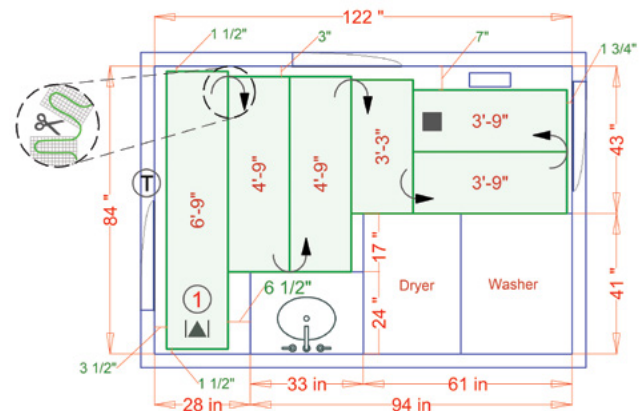

Project Showcase

TempZone™ Flex Roll

Tudor Kitchen Remodel

📍 Swarthmore, PA

Room Type	Kitchen
Watts	1,690W
Volts	120V
Amps	14A
Size	113 sq. ft.
Operating Cost Per Hour	$0.07

Luxury Laundry Room

📍 Oak Lawn, IL

Room Type	Laundry
Watts	608W
Volts	120V
Amps	5A
Size	41 sq. ft.
Operating Cost Per Hour	$0.03