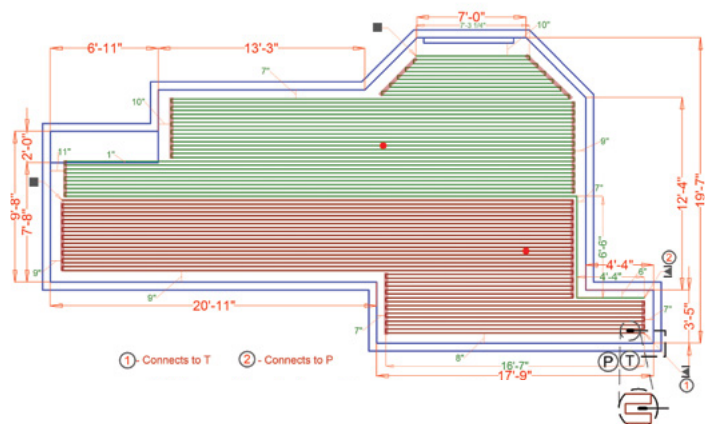

## TempZone™ Cable

Heated Nailed Hardwood Floors 📍 Lake Zurich, IL

Room Type	Family Room
Watts	3,567W
Volts	240V
Amps	16A
Size	295 sq. ft.
Operating Cost Per Hour	\$0.02

Media Room 📍 Chicago, IL

Room Type	Recreation/Media Room
Watts	6,472W
Volts	240V
Amps	27A
Size	432 sq. ft.
Operating Cost Per Hour	\$0.22