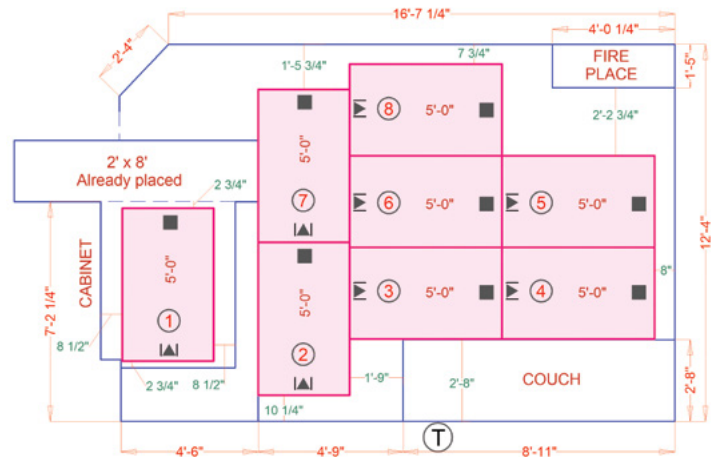

SmartPlan™