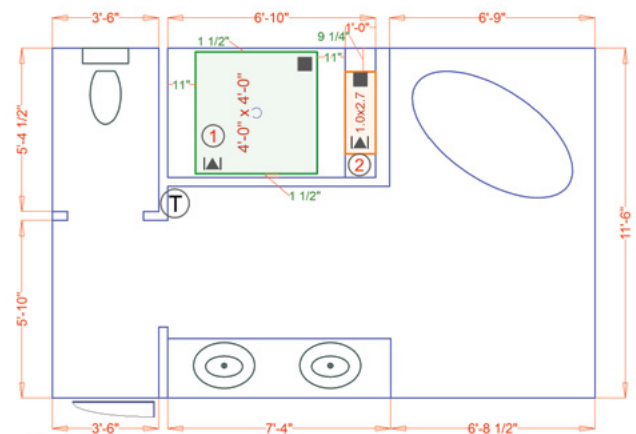

SmartPlan™

TRT120-4.0x4.0 shown above