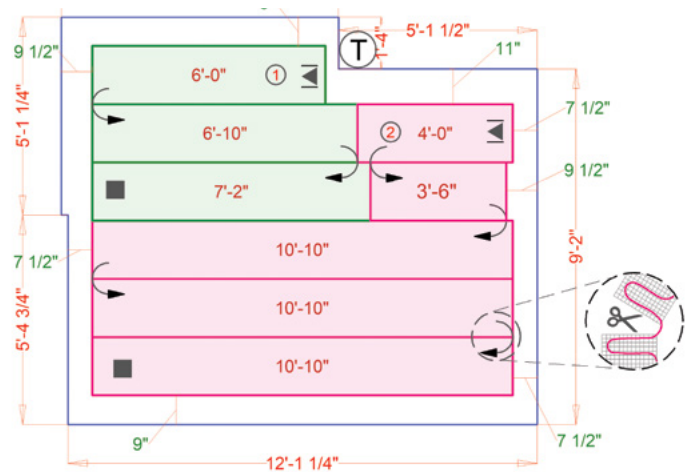

SmartPlan™

ERT120-1.5X20 and ERT120-1.5X40 shown above