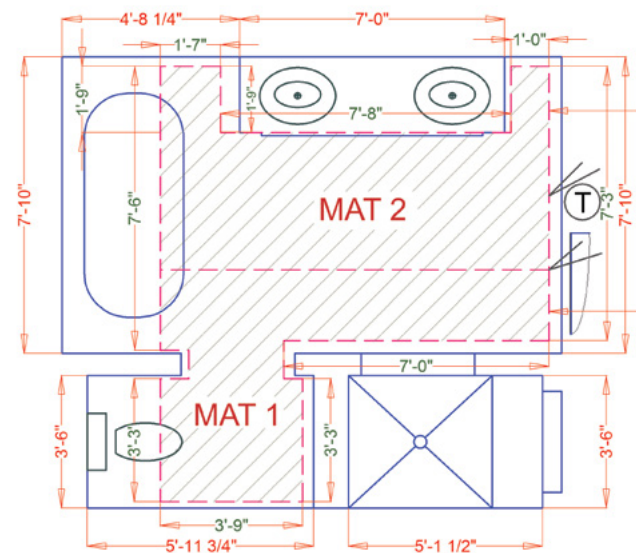

SmartPlan™