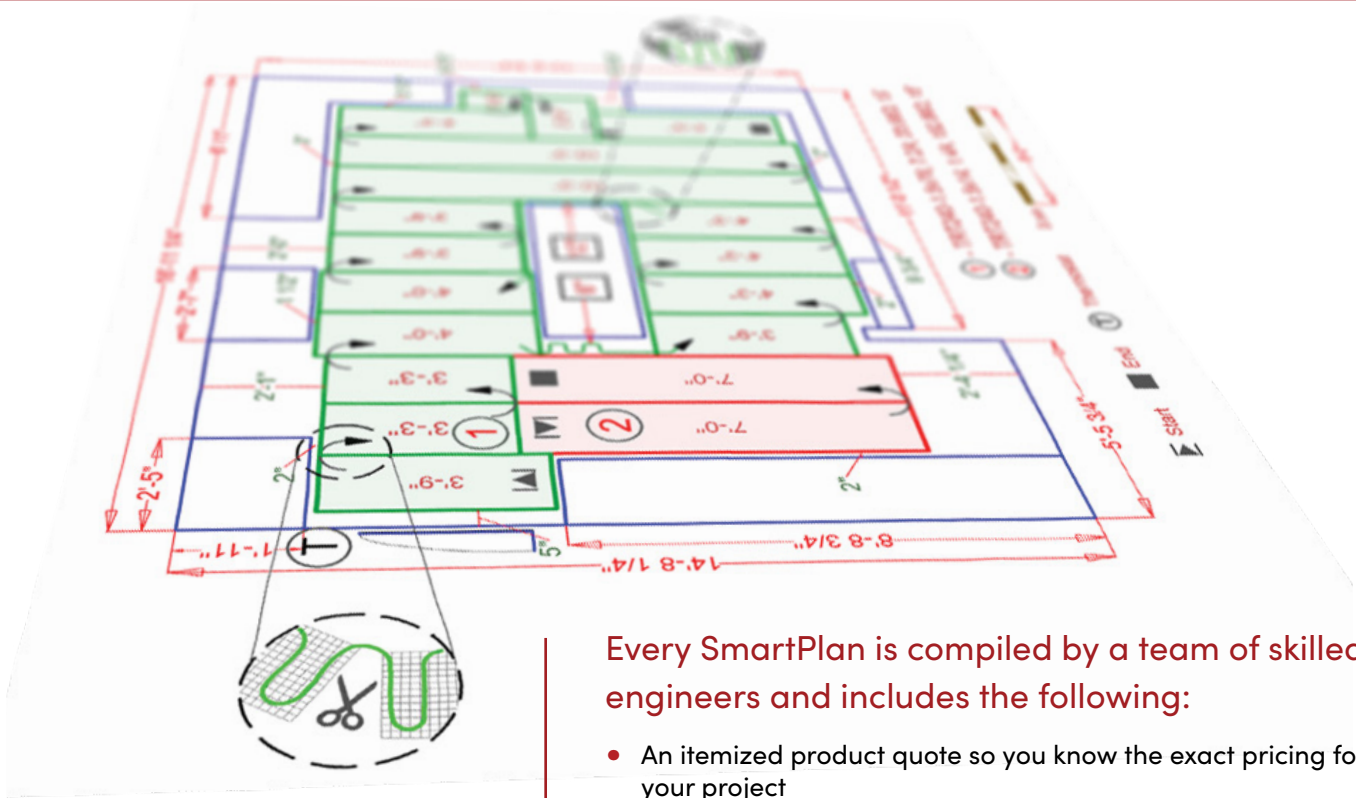

The WarmlyYours SmartPlan™

Life is easier when you have a plan.

WarmlyYours has condensed decades of radiant heating experience into our **FREE**, no obligation SmartPlans™. When you're installing a floor heating system, a WarmlyYours SmartPlan™ makes sure your project starts off right and finishes strong.

Every SmartPlan is compiled by a team of skilled engineers and includes the following:

- An itemized product quote so you know the exact pricing for your project
- An electrical plan that tells you exactly what's needed to get your system up and running
- An installation plan that gives detailed information to cut down on time and effort

All you have to do to take advantage of this service is to provide WarmlyYours with a simple floor plan sketch, and you'll receive your SmartPlan™, typically within 24 hours. Anyone can draw a floor plan sketch—it doesn't have to be fancy, it just has to show the room's dimensions and note any permanent fixtures like tubs, cabinets, or air-vents.

You can send your floor plan sketch to WarmlyYours by:

- Drawing or uploading it directly to the WarmlyYours Radiant Floor Heating Quote Builder
- Faxing it to us at (800) 408-1100
- Scanning or taking a photo and emailing the file to us at info@WarmlyYours.com