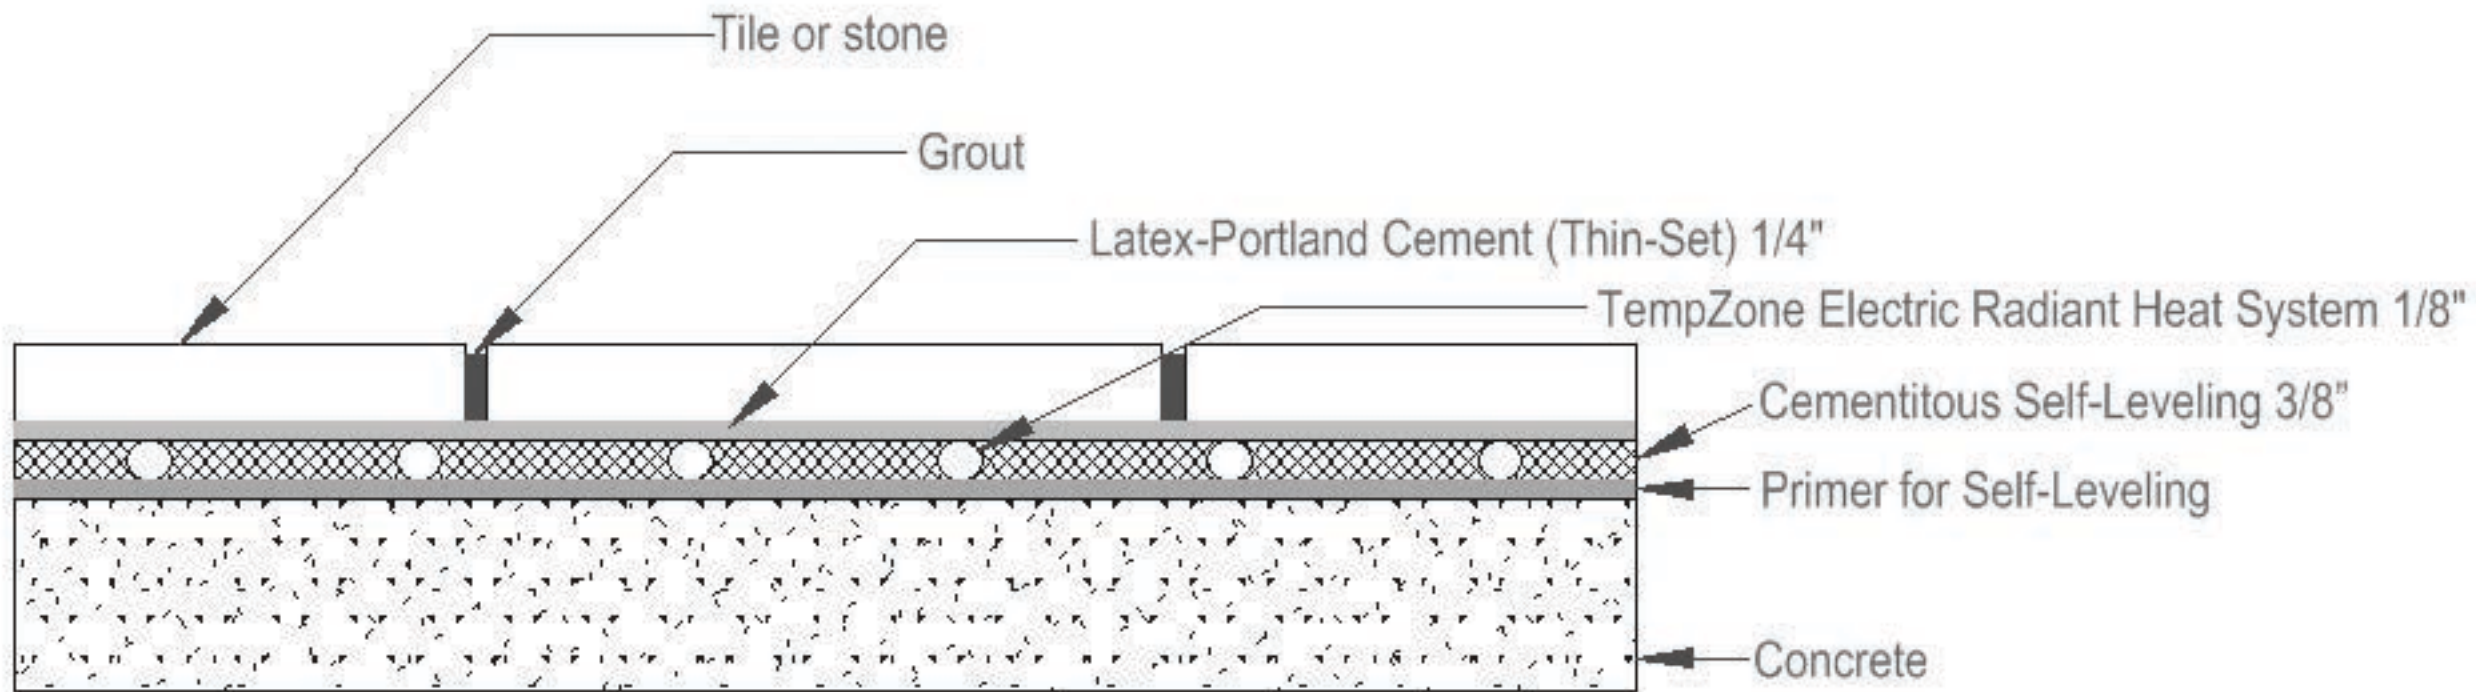

WarmlyYours
Be Connected.
Be Warm. Be Radiant.

SCALE: N.T.S.

Application: Tile / Concrete / Self-Leveling Cement

Company : WarmlyYours PH: 1-800-875-5285 FAX: 1-800-408-1100

Product : TempZone