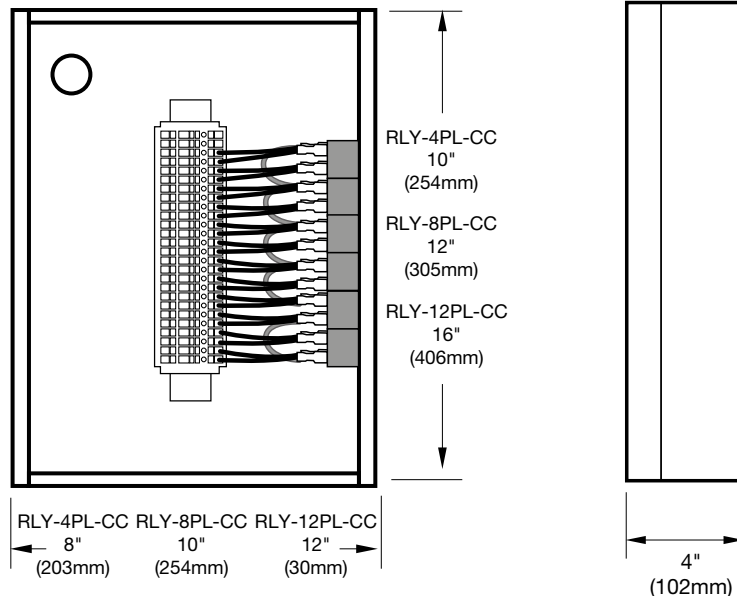

WarmlyYours

Be Connected.
Be Warm. Be Radiant.

Relay Panels

MODELS:

RLY-4PL-CC, RLY-8PL-CC, RLY-12PL-CC

FEATURES & BENEFITS

- NEMA 1 indoor enclosure
- Ultra silent power switching panels
- Terminals labeled for easy wiring
- cULus Listed
- Also suitable for slab heating and roof deicing applications
- Relays are rated for up to 30 amps
- Front door easy lock clasp operates with a coin or large screwdriver.

DESCRIPTION

These virtually silent load switching panels are ideally suited for snow melting cables and mats. The power relays are rated for up to 30 amps. The relays are housed in NEMA 1 indoor enclosures, and are equipped with clearly labeled terminals for ease of wiring. All components are UL Recognized. The panels are for 120, 208, 240 or 277 VAC cables.

In slab heating installations, the panels can be activated by 120 VAC switched from a WarmlyYours floor warming thermostat. In snow melting installations, the panels can be activated by 120 VAC switched from a WarmlyYours snow melting controller.