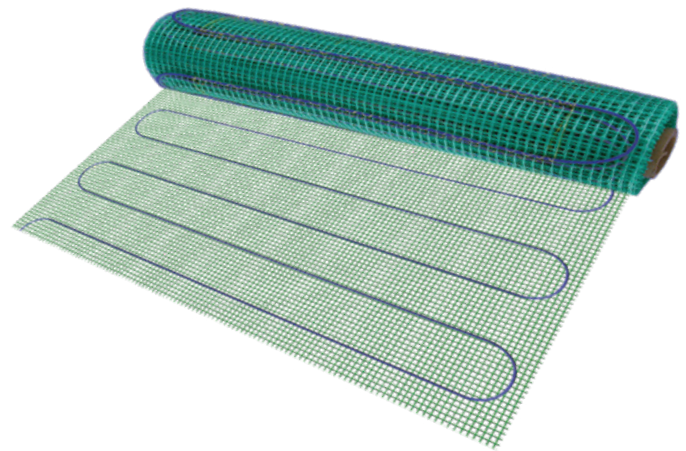

TempZone™ Easy Mats are used to provide targeted “spot heating” in high-traffic areas under tile, stone, marble or LVT flooring.

Heating only the areas you use most helps to cut down on both material and operating costs without sacrificing comfort.

These twin-conductor mats are easy to install as they require no cutting— simply unroll it, attach it onto the subfloor, embed it in adhesive (thinset or self-leveling cement), and finally install the floor covering. Popular locations for TempZone™ Easy Mats are often bathrooms, kitchens, and foyers.

For Tile, Marble, Stone, or
Luxury Vinyl Floors

TempZone™ Easy Mat

- Excellent option for targeted spot-heating
- Easy set-and-go installation method
- Heat output of 15-watts per sq. ft.
- 1/8” thickness won’t significantly increase floor height
- The heating cable is twin conductor and energy efficient
- Covered by our unbeatable 25-year No Nonsense™ Warranty
- Wet Location and UL Listed
- Circuit Check available to ensure fault-free installation