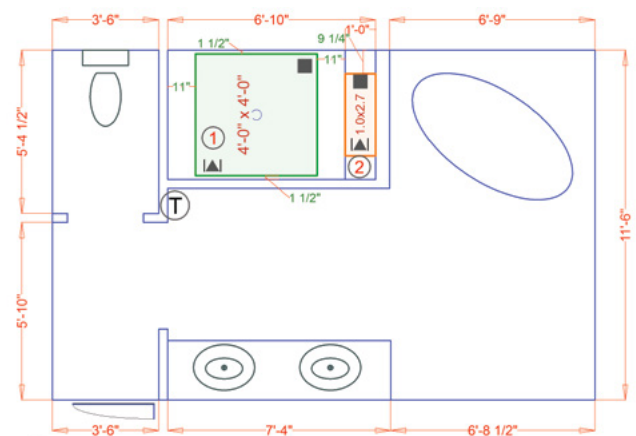

SmartPlan™

TRT120-4.0x4.0 shown above