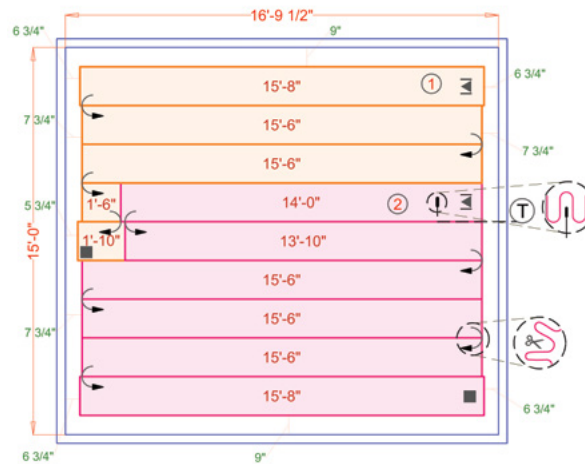

Project Showcase

Environ™ Flex Roll

Bedroom w/ Engineered Floors 📍 Lake Zurich, IL

Room Type	Family Room
Watts	2,520W
Volts	240V
Amps	10.5A
Size	252 sq. ft.
Operating Cost Per Hour	$0.11