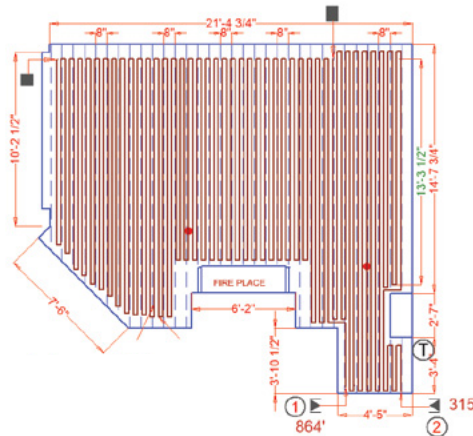

Project Showcase

TempZone™ Cable

Heated Nailed Hardwood Floors 📍 Lake Zurich, IL

Room Type	Family Room
Watts	3,567W
Volts	240V
Amps	16A
Size	295 sq. ft.
Operating Cost Per Hour	\$0.02

Media Room 📍 Chicago, IL