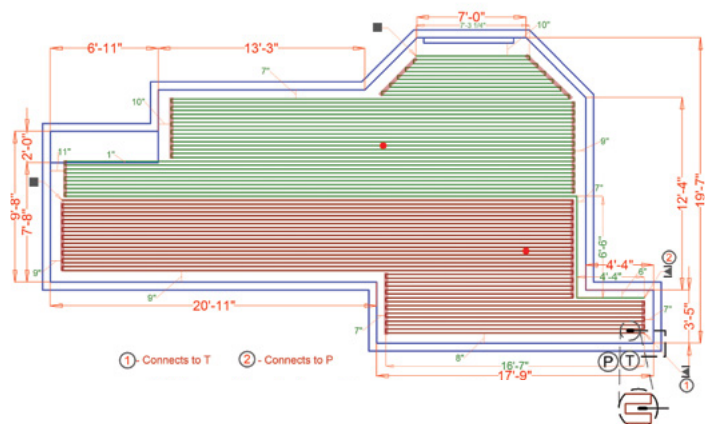

Media Room 📍 Chicago, IL

Room Type	Recreation/Media Room
Watts	6,472W
Volts	240V
Amps	27A
Size	432 sq. ft.
Operating Cost Per Hour	$0.22