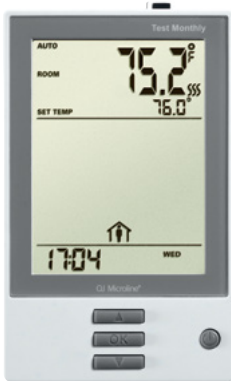

Floor Heating Controls

UDG-4999-WY

nHance $199

This programmable model is button-operated and represents a blend of style and usability. By giving the user control over the programming, this model excels at providing optimal comfort with minimal energy consumption.

- Large back-lit display for easy reading
- Built-in GFCI safety
- cULus Class A approved
- Dual voltage: 120 V and 240 V
- Max load: 15 Amps
- Includes in-floor sensor
- 3-year warranty