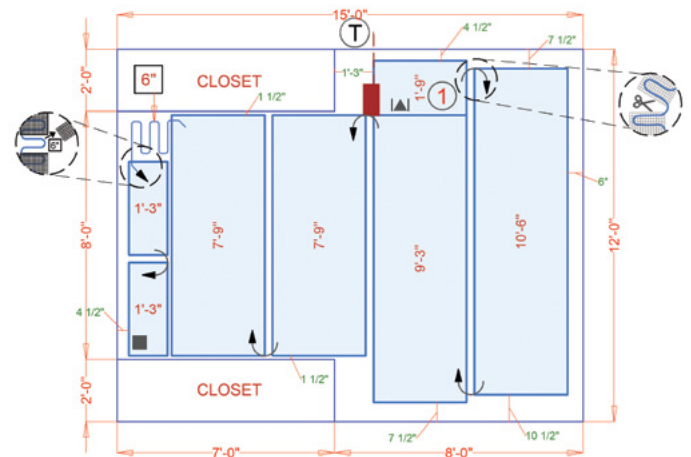

SmartPlan™

WHSM-240-03040 shown above