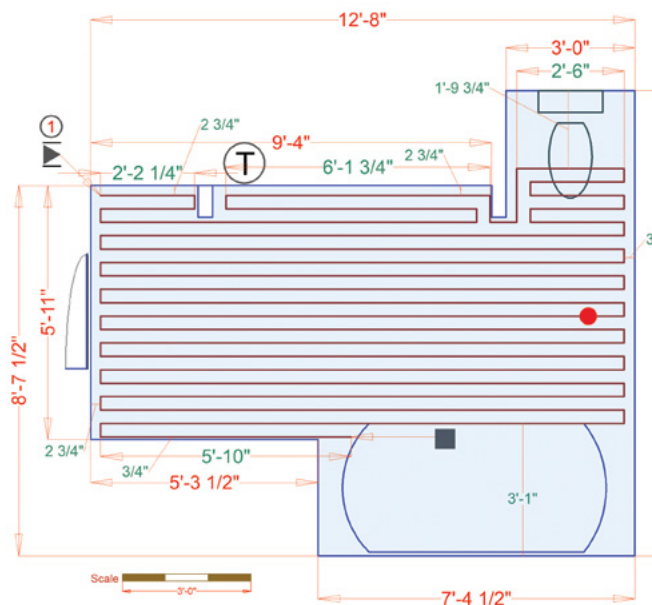

SmartPlan™

TCT1240-3.7W-235 shown above