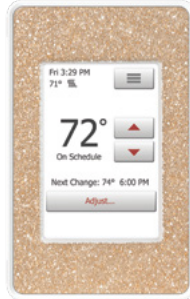

UDG4-4999-SC-FB-GS
Golden Shadow
$349