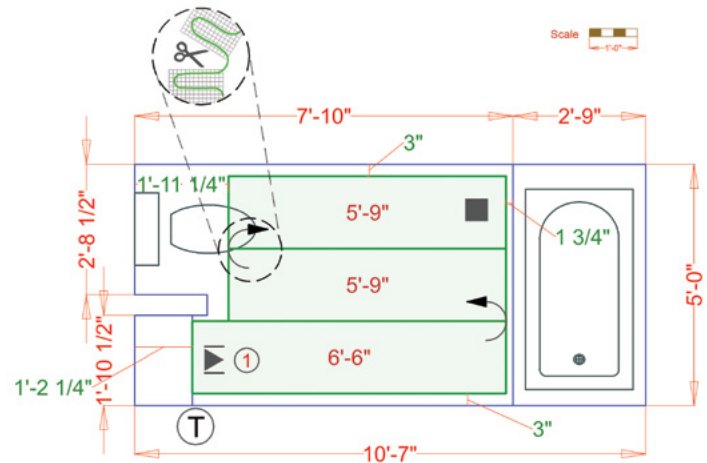

SmartPlan™

TRT120-1.5X18 shown above