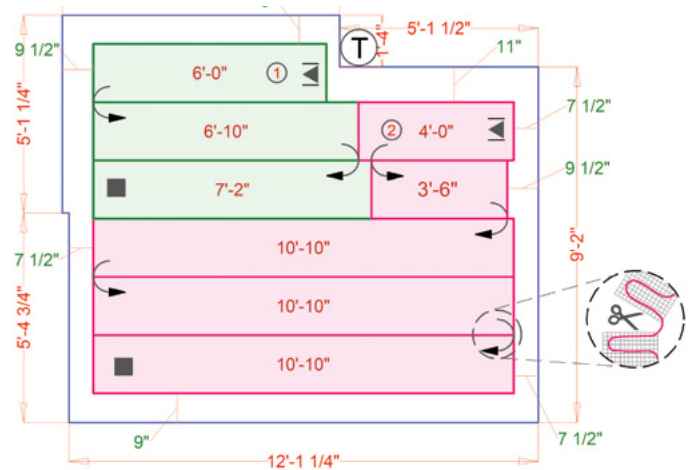

SmartPlan™

ERT120-1.5X20 and ERT120-1.5X40 shown above