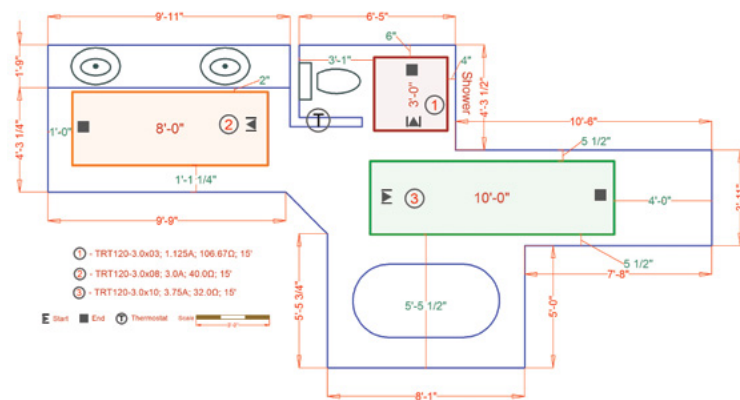

SmartPlan™

TRT120-3x3, TRT120-3X8 and TRT120-3X10 shown above