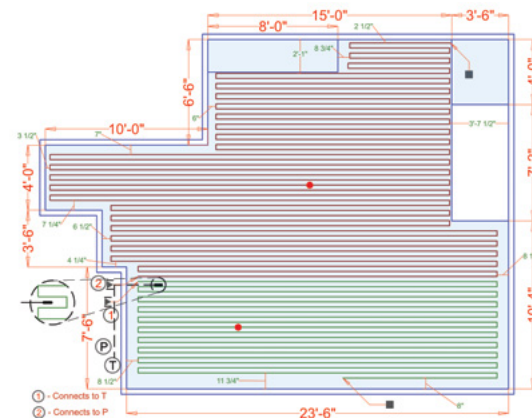

📍 Westmont, IL

Room Type	Basement
Watts	4,870W
Volts	240V
Amps	20.29A
Size	473 sq. ft.
Operating Cost Per Hour	$0.31