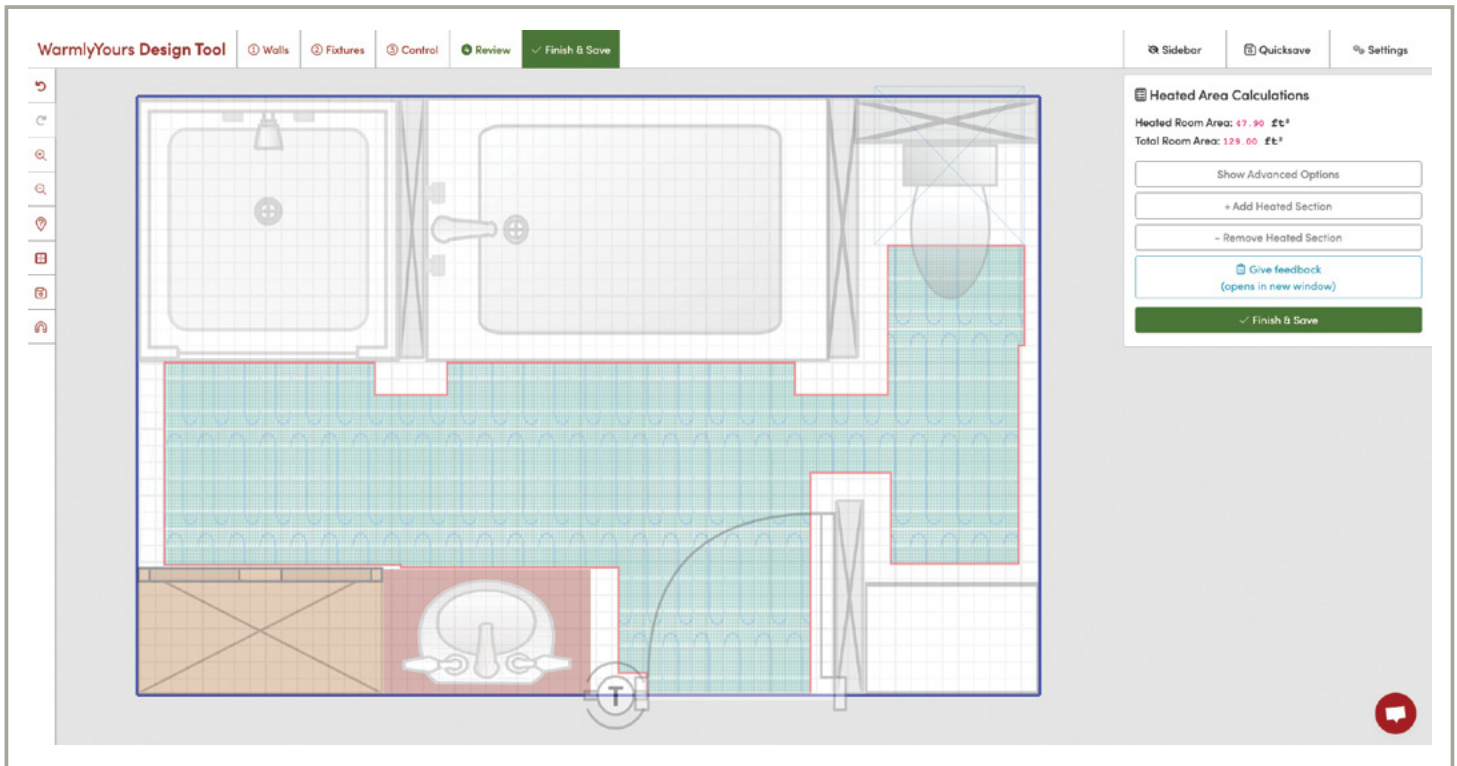

The WarmlyYours Design Tool

Our Design Tool is the only one of its kind in the industry. Not everyone is comfortable drawing a floor plan or project sketch but with our tool you can take out the guesswork. In just a few clicks, you can "draw" your project to scale and add a variety of different fixtures and furnishings.

The Design Tool is a part of our Quote Builder. Once you've created your room, you can then save it to your quote in the Quote Builder. From there, you'll be able to build your floor heating system based on your drawing or you can request a custom SmartPlan™ installation plan from our team of skilled engineers.

Then you can also use the "Share this quote" function to generate a unique URL that will allow you to send your project to anyone.

Features of the Design Tool:

- Allows you to create a digital version of your project in real time
- Intuitive menu-based and drag-and-drop controls throughout the tool
- A variety of pre-loaded room shapes are available for you to choose from
- Can be saved to your quote and shared via a generated URL
- A wide range of fixtures and furnishings can be added to your room for extra accuracy