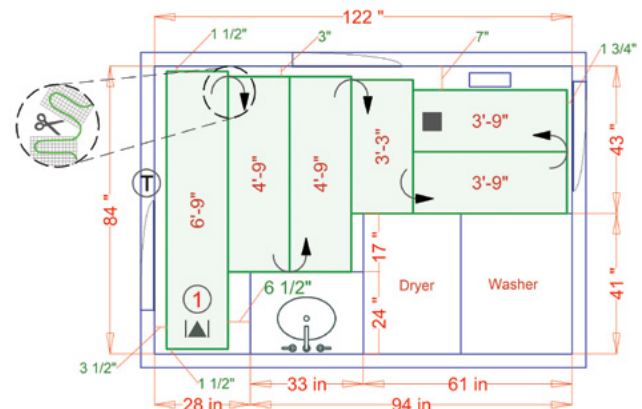

Project Showcase

TempZone™ Flex Roll

Tudor Kitchen Remodel

📍 Swarthmore, PA

Room Type	Kitchen
Watts	1,690W
Volts	120V
Amps	14A
Size	113 sq. ft.
Operating Cost Per Hour	$0.07

Luxury Laundry Room

📍 Oak Lawn, IL

Room Type	Laundry
Watts	608W
Volts	120V
Amps	5A
Size	41 sq. ft.
Operating Cost Per Hour	$0.03