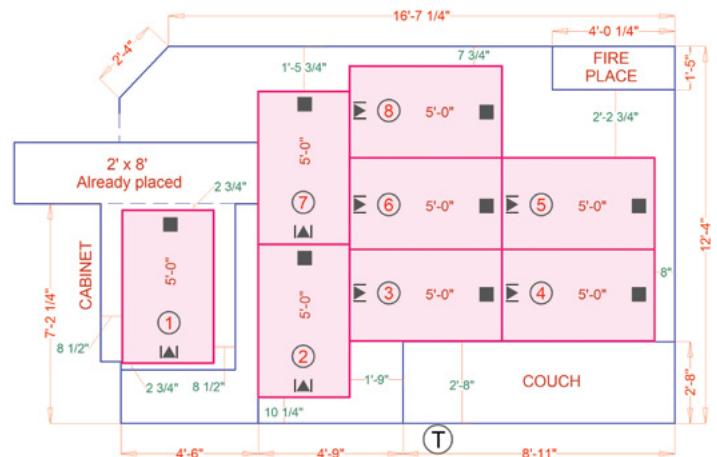

SmartPlan™