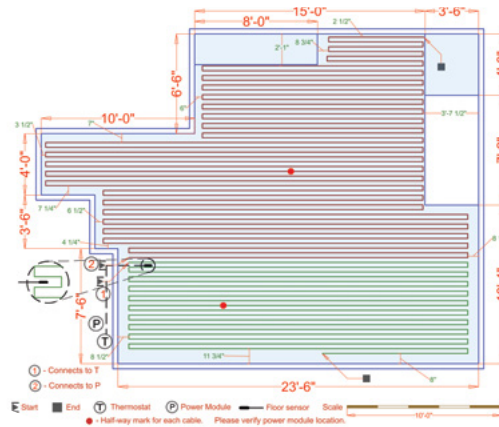

Room Type	Recreation/Media Room
Watts	6,472W
Volts	240V
Amps	27A
Size	432 sq. ft.
Operating Cost Per Hour	\$0.22

Project Showcase

TempZone™ Cable and Prodeso Coupling Membrane

Family Room

📍 Dearborn, MI

Room Type	Family Room
Watts	3,236W
Volts	240V
Amps	13.48A
Size	270 sq. ft.
Operating Cost Per Hour	\$0.14