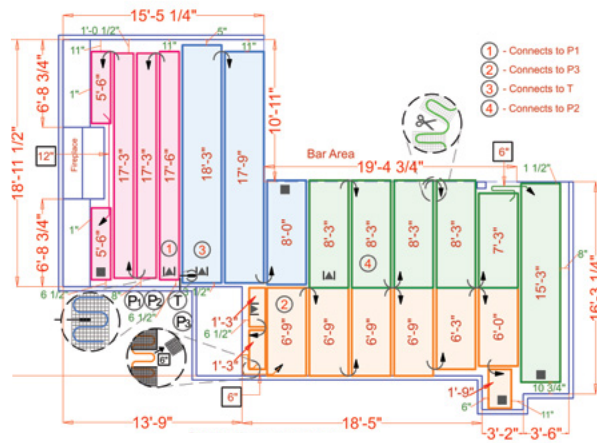

Pricing subject to change, because life happens.

Project Showcase

Slab Heat Mats

New Construction In-Slab Floor Heating 📍 Orangeville, ON

Room Type	Living Room
Watts	9W
Volts	120V
Amps	80A
Size	509 sq. ft.
Operating Cost Per Hour	\$0.63