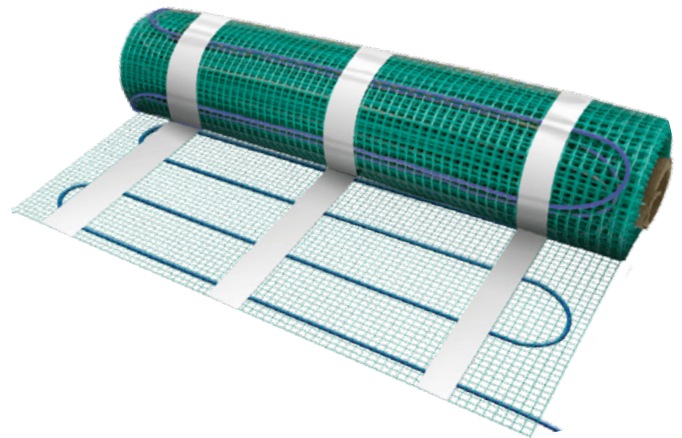

TempZone™ Flex Rolls were designed to provide full coverage heating while making installation as easy and straight forward as possible.

These twin-conductor rolls can be installed using the expedient “cut-and-turn” method which is perfect for traditional room shapes.

The evenly spaced, 3” serpentine loop design delivers more heating capacity and faster floor warm-ups than most competitive systems.

At less than 1/8” thick, TempZone™ Flex Rolls install easily under tile, stone, marble or LVT flooring without significantly increasing floor height.

For Tile, Marble, Stone, or
Luxury Vinyl Floors

TempZone™ Flex Roll

- Our most popular floor heating product
- Its cut-and-turn installation method is fast and easy
- Provides a heat output of 15-watts per sq. ft.
- Only 1/8” thick, so minimal impact on floor height
- Uses an energy efficient, twin conductor heating cable
- Covered by our unbeatable 25-year No Nonsense™ Warranty
- Wet Location and UL Listed
- Circuit Check available to ensure fault-free installation