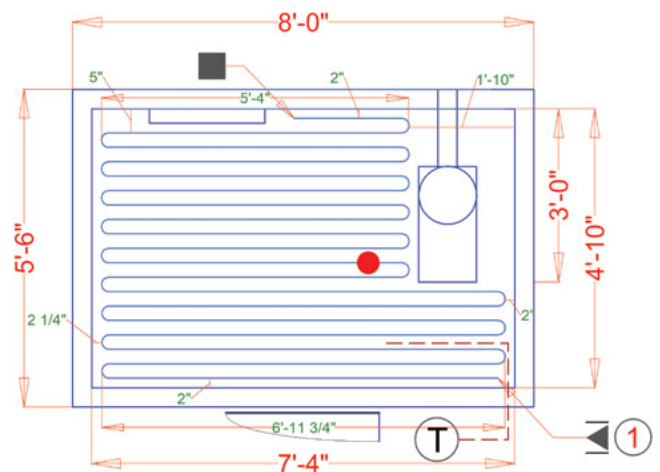

WSHC-120-00112 shown above